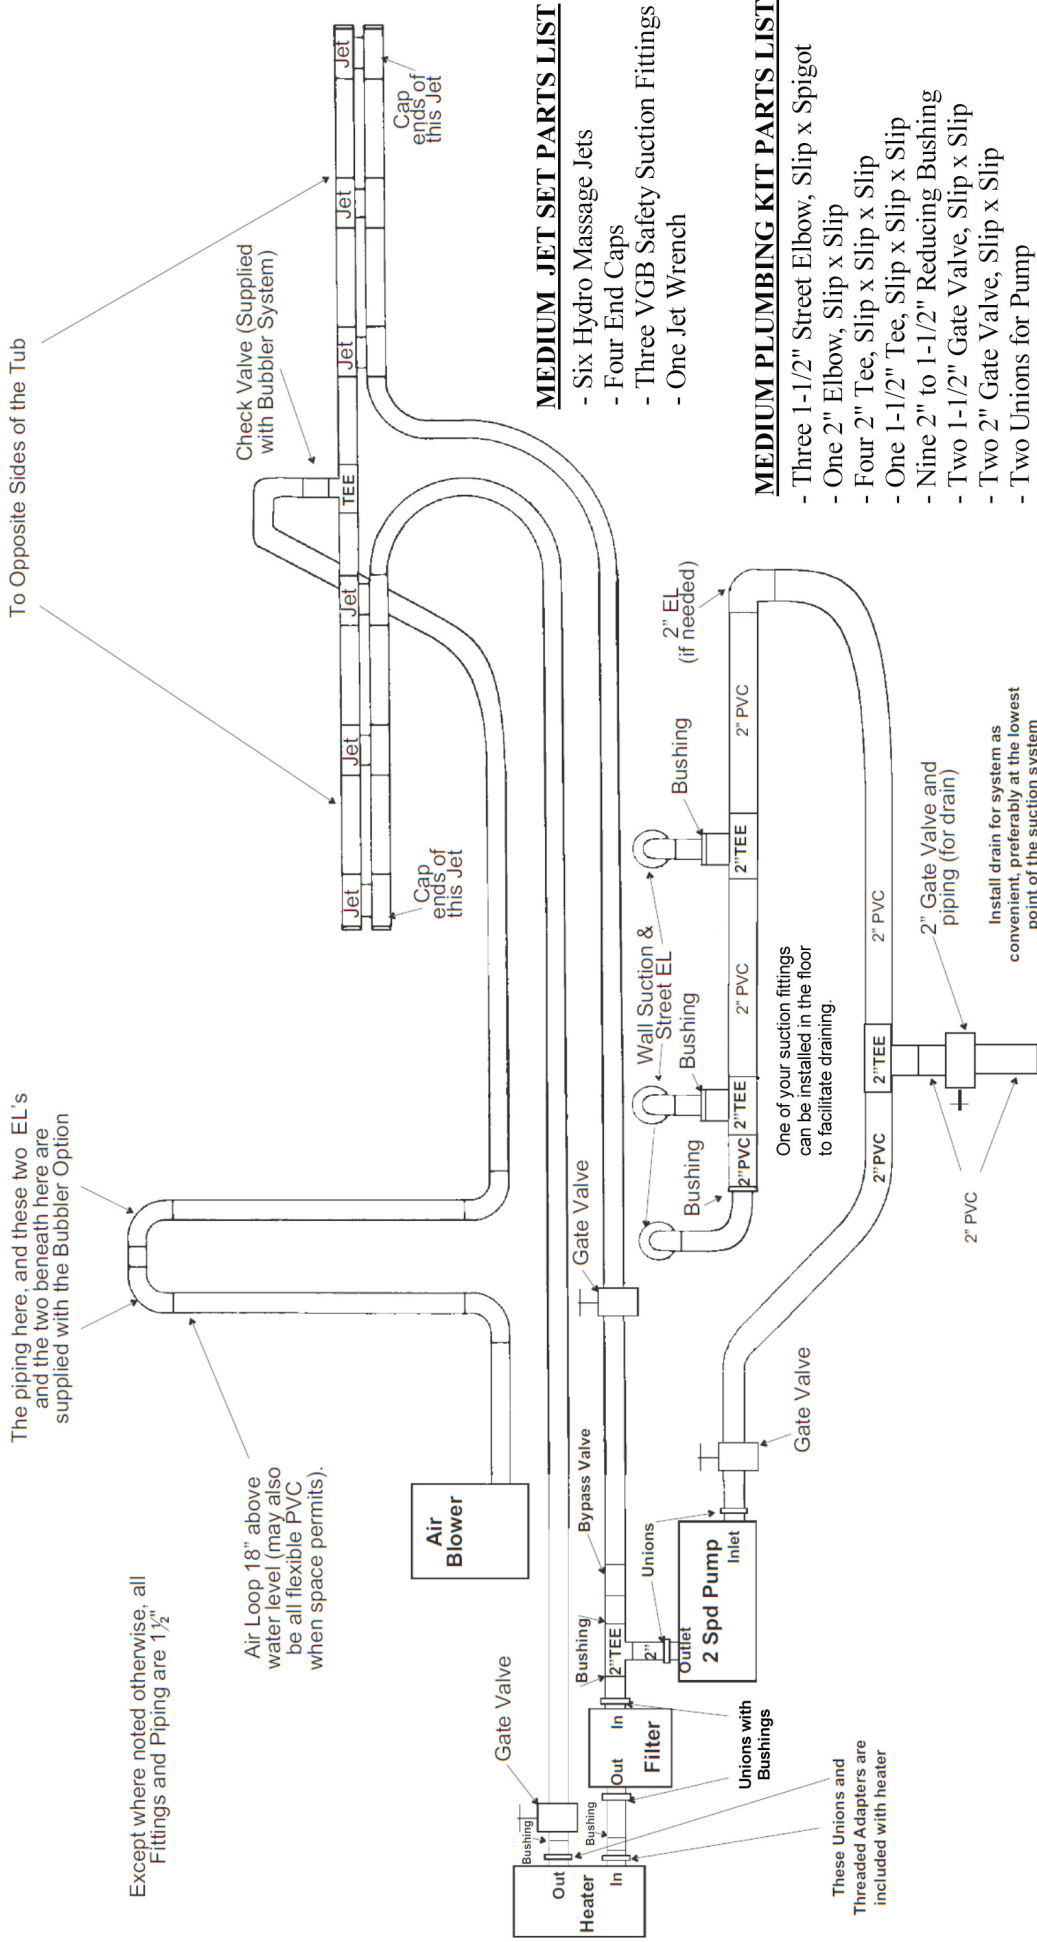

Almost Heaven Group
638 Glicks Road
Renick WV 24966
Telephone: 304-645-2310

E-mail: sales@almostheaven.net - Web Site: https://www.almostheaven.net

MEDIUM JET SET PARTS LIST

- Six Hydro Massage Jets
- Four End Caps
- Three VGB Safety Suction Fittings
- One Jet Wrench

MEDIUM PLUMBING KIT PARTS LIST

- Three 1-1/2" Street Elbow, Slip x Spigot
- One 2" Elbow, Slip x Slip
- Four 2" Tee, Slip x Slip x Slip
- One 1-1/2" Tee, Slip x Slip x Slip
- Nine 2" to 1-1/2" Reducing Bushing
- Two 1-1/2" Gate Valve, Slip x Slip
- Two 2" Gate Valve, Slip x Slip
- Two Unions for Pump
- Two Unions for Filter
- One Bypass Valve for Two Speed Pump
- 75 feet of 1-1/2" Flexible PVC Piping
- 25 feet of 2" Flexible PVC Piping
- Tube of Silicone

**Recommended Plumbing Schematic
 using Medium Jet Set and Medium Plumbing Kit
 as supplied by Almost Heaven Group**

(This is a recommendation only. Your actual installation may vary.)