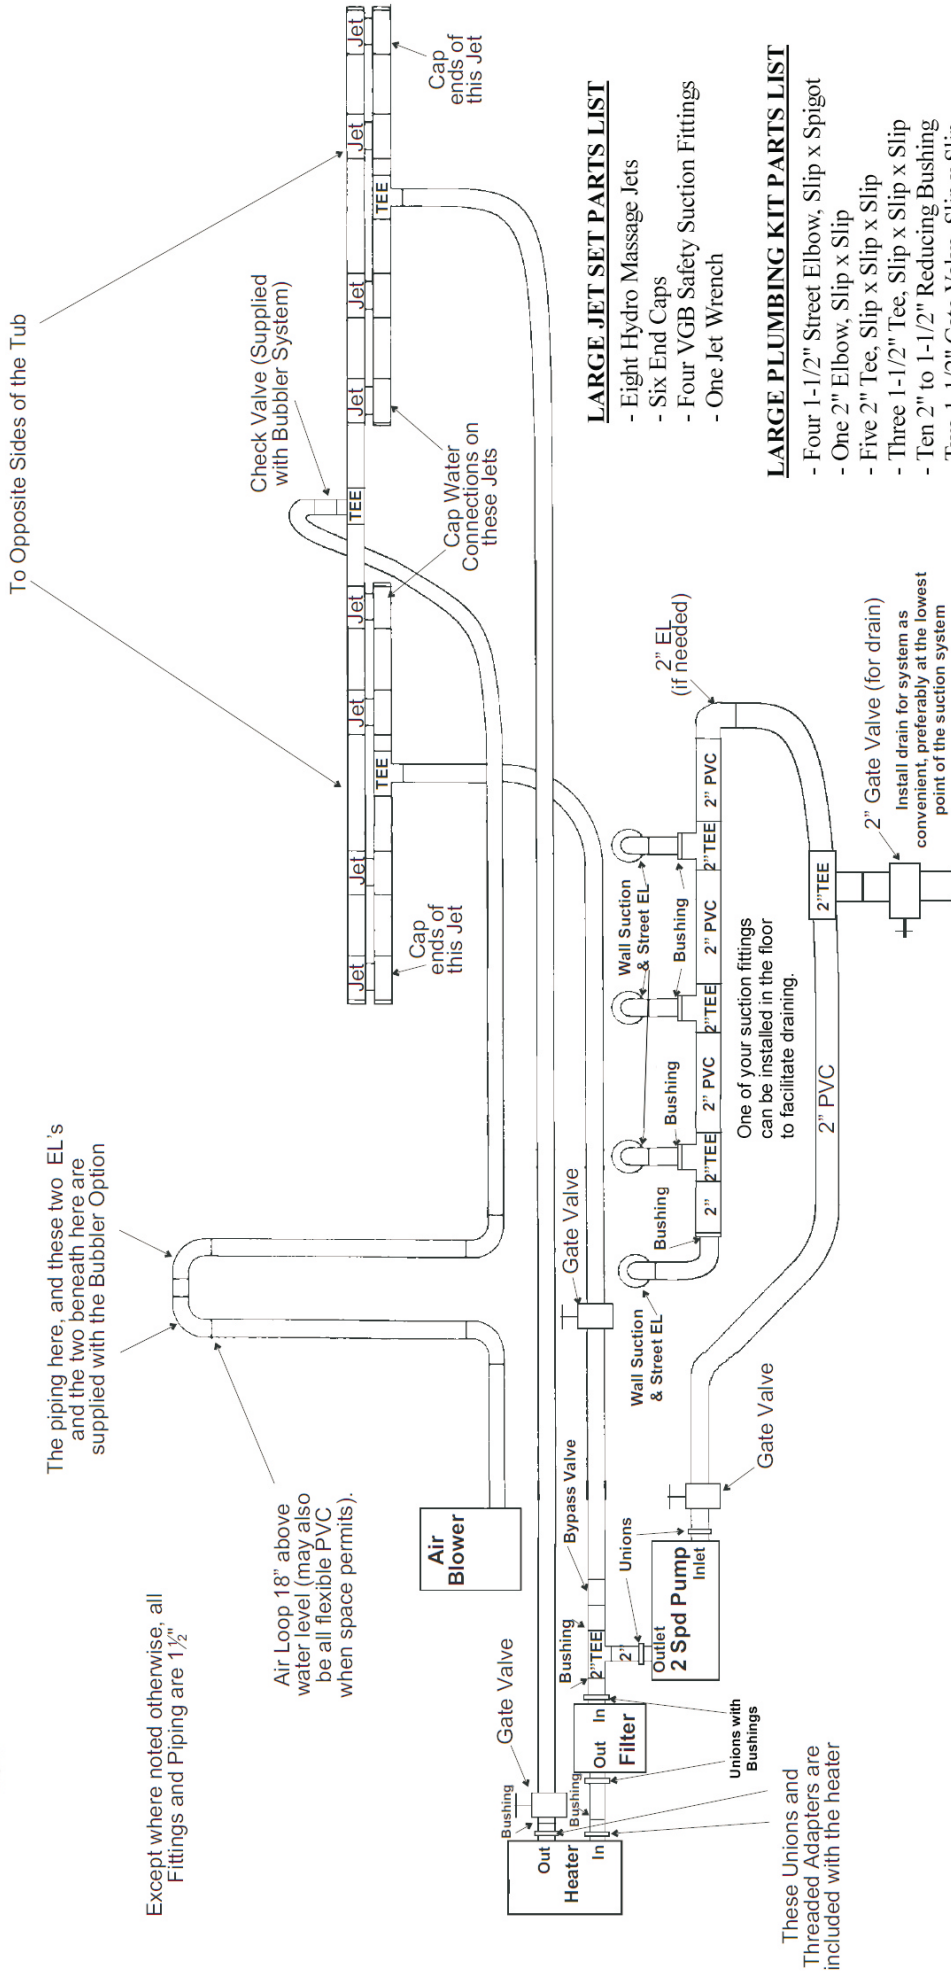

Almost Heaven Group
638 Glicks Road
Renick WV 24966
Telephone: 304-645-2310
E-mail: sales@almostheaven.net - Web Site: https://www.almostheaven.net

LARGE JET SET PARTS LIST

- Eight Hydro Massage Jets
- Six End Caps
- Four VGB Safety Suction Fittings
- One Jet Wrench

LARGE PLUMBING KIT PARTS LIST

- Four 1-1/2" Street Elbow, Slip x Spigot
- One 2" Elbow, Slip x Slip
- Five 2" Tee, Slip x Slip x Slip
- Three 1-1/2" Tee, Slip x Slip x Slip
- Ten 2" to 1-1/2" Reducing Bushing
- Two 1-1/2" Gate Valve, Slip x Slip
- Two 2" Gate Valve, Slip x Slip
- Two Unions for Pump
- Two Unions for Filter
- One Bypass Valve for Two Speed Pump
- 100 feet of 1-1/2" Flexible PVC Piping
- 25 feet of 2" Flexible PVC Piping
- Tube of Silicone

Recommended Plumbing Schematic using Large Jet Set and Large Plumbing Kit as supplied by Almost Heaven Group

Super Charged Jet Set includes two extra Hydro Massage Jet not shown above. Pump as desired between other jets.
 Super Charged Plumbing Kit includes an additional 25' of 1.5" Flexible PVC.
 (This is a recommendation only. Your actual installation may vary.)

The piping here, and these two EL's and the two beneath here are supplied with the Bubbler Option

Except where noted otherwise, all Fittings and Piping are 1 1/2"

Air Loop 18" above water level (may also be all flexible PVC when space permits).