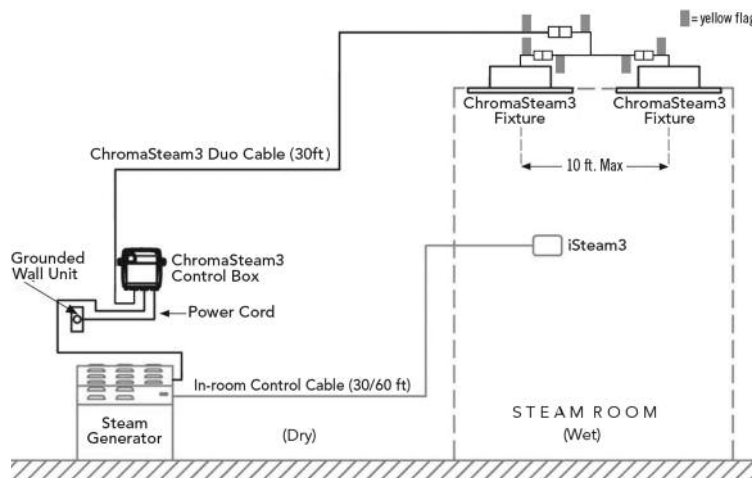

ChromaSteam3® ChromaSteam3 is only for use with iSteam3

BOX CONTENTS

- | | |
|--|---|
| MSCHROMA3 includes: | MSCHROMA3 DUO includes: |
| <ul style="list-style-type: none"> • (1) Light Fixture, LED Controller • (1) Tube of Silicone • (1) 30 ft. cable • (1) Rough-in Box • (1) Installation and Operation Manual | <ul style="list-style-type: none"> • (2) Light Fixtures, LED Controller • (2) Tubes of Silicone • (1) 30 ft. cable • (1) Duo Cable • (2) Rough-in Boxes • (1) Installation and Operation Manual |

IMPORTANT NOTE: The ChromaSteam System is for mood lighting only and not a substitute for general illumination.

ChromaSteam3 is rated 0.4 amps at 120 VAC

The ChromaSteam3 System allows you to select color and modes directly from the iSteam3 control. The built-in color microprocessor allows you to choose one color from the color selection wheel and set color intensity. Included low voltage power supply. Available in white or black.

For mood lighting only.

FOR ILLUSTRATIVE PURPOSES ONLY.

IMPORTANT NOTE: FOR SAFE AND TROUBLE FREE INSTALLATION visit mrsteam.com before installation to download the Installation, Operation and Maintenance Manual or refer to the manual provided with the unit.