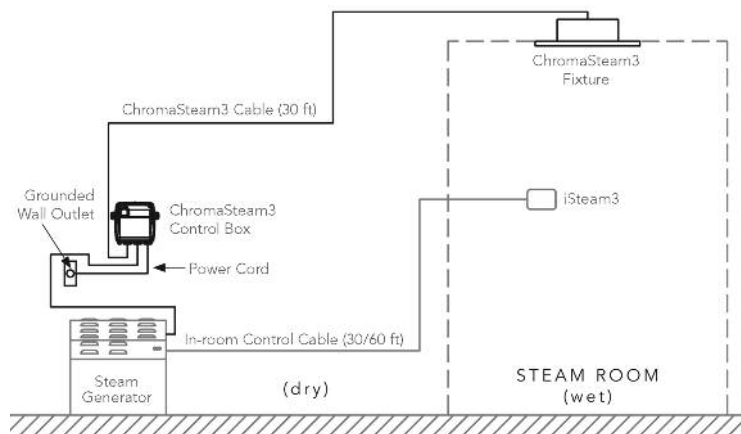

ChromaSteam3® ChromaSteam3 is only for use with iSteam3

BOX CONTENTS

- | | |
|--|---|
| MSCHROMA3 includes: | MSCHROMA3 DUO includes: |
| <ul style="list-style-type: none"> • (1) Light Fixture, LED Controller • (1) Tube of Silicone • (1) 30 ft. cable • (1) Rough-in Box • (1) Installation and Operation Manual | <ul style="list-style-type: none"> • (2) Light Fixtures, LED Controller • (2) Tubes of Silicone • (1) 30 ft. cable • (1) Duo Cable • (2) Rough-in Boxes • (1) Installation and Operation Manual |

IMPORTANT NOTE: The ChromaSteam System is for mood lighting only and not a substitute for general illumination.

ChromaSteam3 is rated 0.4 amps at 120 VAC

The ChromaSteam3 System allows you to select color and modes directly from the iSteam3 control. The built-in color microprocessor allows you to choose one color from the color selection wheel and set color intensity. Included low voltage power supply. Available in white or black.

For mood lighting only.

FOR ILLUSTRATIVE PURPOSES ONLY.

IMPORTANT NOTE: FOR SAFE AND TROUBLE FREE INSTALLATION visit mrsteam.com before installation to download the Installation, Operation and Maintenance Manual or refer to the manual provided with the unit.