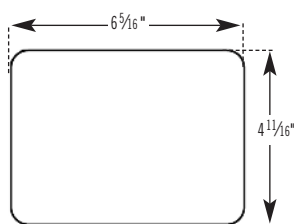

ChromaSteam3® ChromaSteam3 is only for use with iSteam3

BOX CONTENTS

- | | |
|--|---|
| MSCHROMA3 includes: | MSCHROMA3 DUO includes: |
| <ul style="list-style-type: none"> • (1) Light Fixture, LED Controller • (1) Tube of Silicone • (1) 30 ft. cable • (1) Rough-in Box • (1) Installation and Operation Manual | <ul style="list-style-type: none"> • (2) Light Fixtures, LED Controller • (2) Tubes of Silicone • (1) 30 ft. cable • (1) Duo Cable • (2) Rough-in Boxes • (1) Installation and Operation Manual |