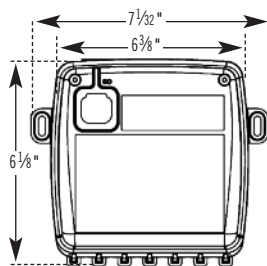

ChromaSteam3® ChromaSteam3 is only for use with iSteam3

BOX CONTENTS

- | | |
|--|---|
| MSCHROMA3 includes: | MSCHROMA3 DUO includes: |
| <ul style="list-style-type: none"> • (1) Light Fixture, LED Controller • (1) Tube of Silicone • (1) 30 ft. cable • (1) Rough-in Box • (1) Installation and Operation Manual | <ul style="list-style-type: none"> • (2) Light Fixtures, LED Controller • (2) Tubes of Silicone • (1) 30 ft. cable • (1) Duo Cable • (2) Rough-in Boxes • (1) Installation and Operation Manual |