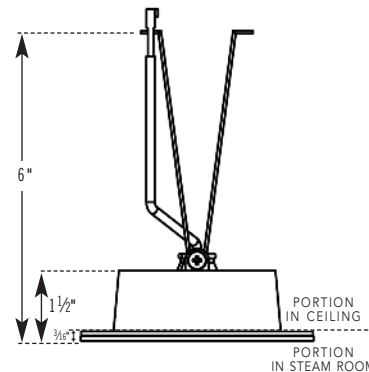

ChromaSteam3® ChromaSteam3 is only for use with iSteam3

BOX CONTENTS

- | | |
|--|---|
| MSCHROMA3 includes: | MSCHROMA3 DUO includes: |
| <ul style="list-style-type: none"> • (1) Light Fixture, LED Controller • (1) Tube of Silicone • (1) 30 ft. cable • (1) Rough-in Box • (1) Installation and Operation Manual | <ul style="list-style-type: none"> • (2) Light Fixtures, LED Controller • (2) Tubes of Silicone • (1) 30 ft. cable • (1) Duo Cable • (2) Rough-in Boxes • (1) Installation and Operation Manual |